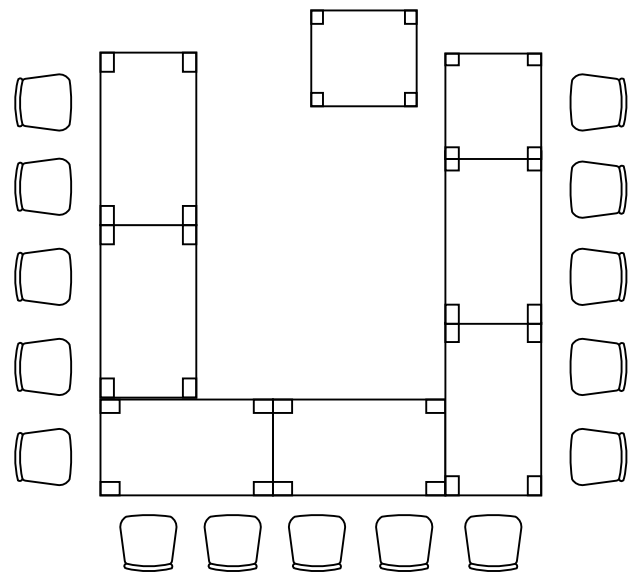

Motorized Ceiling
Projector

White Board

Small
Trash Can

Optional Buffet
Set-up w/ Trash Can

Extra Chairs

Set-Up B